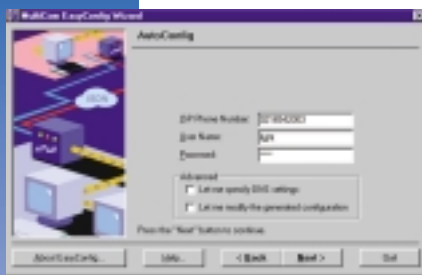

The ISDN Internet Access Router

Internet Access & Remote User

- Connects all (or selected) local users to the Internet
- Allows remote users to dial into your local network
- Allows simultaneous connections to two different locations (and up to 50 always ready connections thanks to the Never Busy Line™ feature).
- 128 Kbps ISDN guarantees high throughput that is not affected by marginal line quality.
- The ideal high-speed Internet access solution for SOHO and branch office. Over four times faster than 28.8 Kbps modems
- Multiple Port Address Translation (Multi-PAT) allows multiple users to access the Internet simultaneously paying only for one Single Internet User Account while combined with Multiple Network Address Translation (Multi-NAT) allows differentiated services features implementation.
- DHCP Server automatically assigns IP configuration to Windows 95/98/NT, Apple Macintosh and UNIX clients on the LAN
- Works with any UNIX, Macintosh, or PC computer with an Ethernet interface that runs TCP/IP. DHCP addressing is preferred but not necessary
- Compatibility tested with all other major ISDN routers and all major ISPs

LAN-to-LAN connectivity

- Multi-protocol routing: IP and Novell™ IPX
- Transparent bridging
- Static and dynamic TCP/IP addressing
- Supports RIP and SAP for IPX
- IPX spoofing for RIP, SAP, SPX, serial and keep-alives saves ISDN connection costs

Protocols and Compression