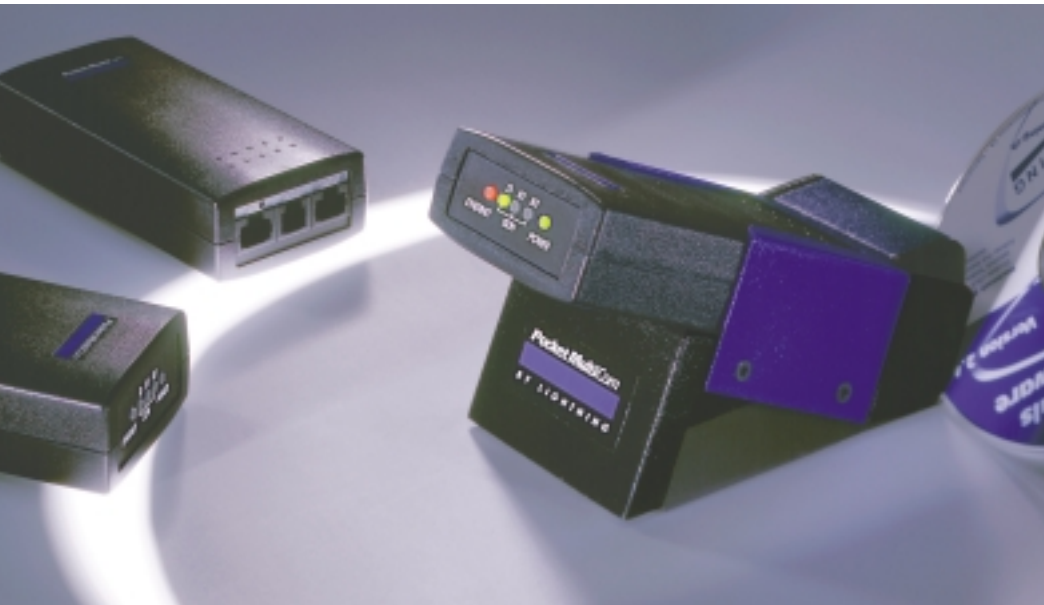

## Fast and Secure access to Internet

The **Pocket MultiCom** is not only the world-smallest ISDN Internet Access Router, but also the most easy to configure and to use. With its **AutoConfiguration™**, it not only configures itself, but also all your computers for Internet access.

Its integrated firewall **SecureWall™** protects your computers against Internet-hackers, while the 128-bit key strong **encryption** option allows for links through ISDN and Internet (VPN) with the highest security level.