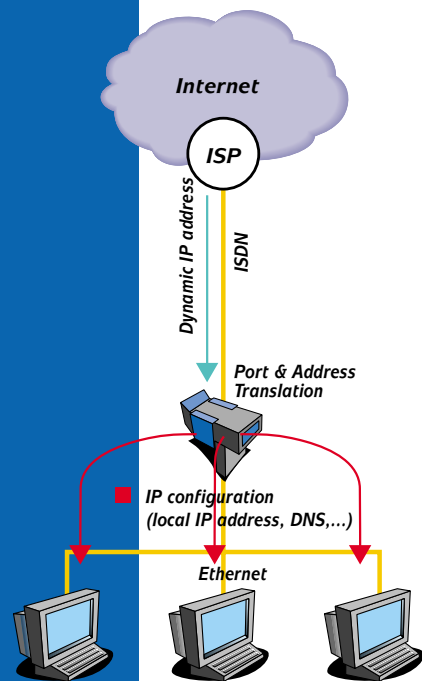

The ISDN Internet Access Router

Internet Access & Remote User

- Connects all (or selected) local users to the Internet
- Allows remote users to dial into your local network
- Allows simultaneous connections to two different locations (and up to 50 always ready connections thanks to the Never Busy Line™ feature).
- 128 Kbps ISDN guarantees high throughput that is not affected by marginal line quality.
- The ideal high-speed Internet access solution for SOHO and branch office. Over four times faster than 28.8 Kbps modems
- Multiple Port Address Translation (Multi-PAT) allows multiple users to access the Internet simultaneously paying only for one Single Internet User Account while combined with Multiple Network Address Translation (Multi-NAT) allows differentiated services features implementation.
- DHCP Server automatically assigns IP configuration to Windows 95/98/NT, Apple Macintosh and UNIX clients on the LAN
- Works with any UNIX, Macintosh, or PC computer with an Ethernet interface that runs TCP/IP. DHCP addressing is preferred but not necessary
- Compatibility tested with all other major ISDN routers and all major ISPs

LAN-to-LAN connectivity

- Multi-protocol routing: IP and Novell™ IPX
- Transparent bridging
- Static and dynamic TCP/IP addressing
- Supports RIP and SAP for IPX
- IPX spoofing for RIP, SAP, SPX, serial and keep-alives saves ISDN connection costs

Protocols and Compression